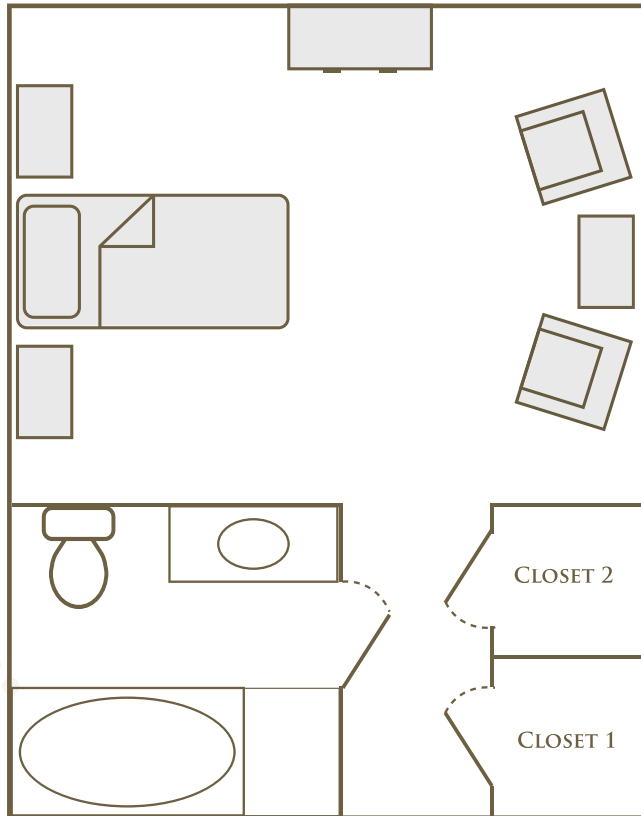

LIMESTONE MANOR

ASSISTED LIVING

DELUXE STUDIO
WITH PRIVATE BATH & SHOWER
320 SQUARE FEET

STUDIO
WITH PRIVATE BATH & SHOWER
240 SQUARE FEET